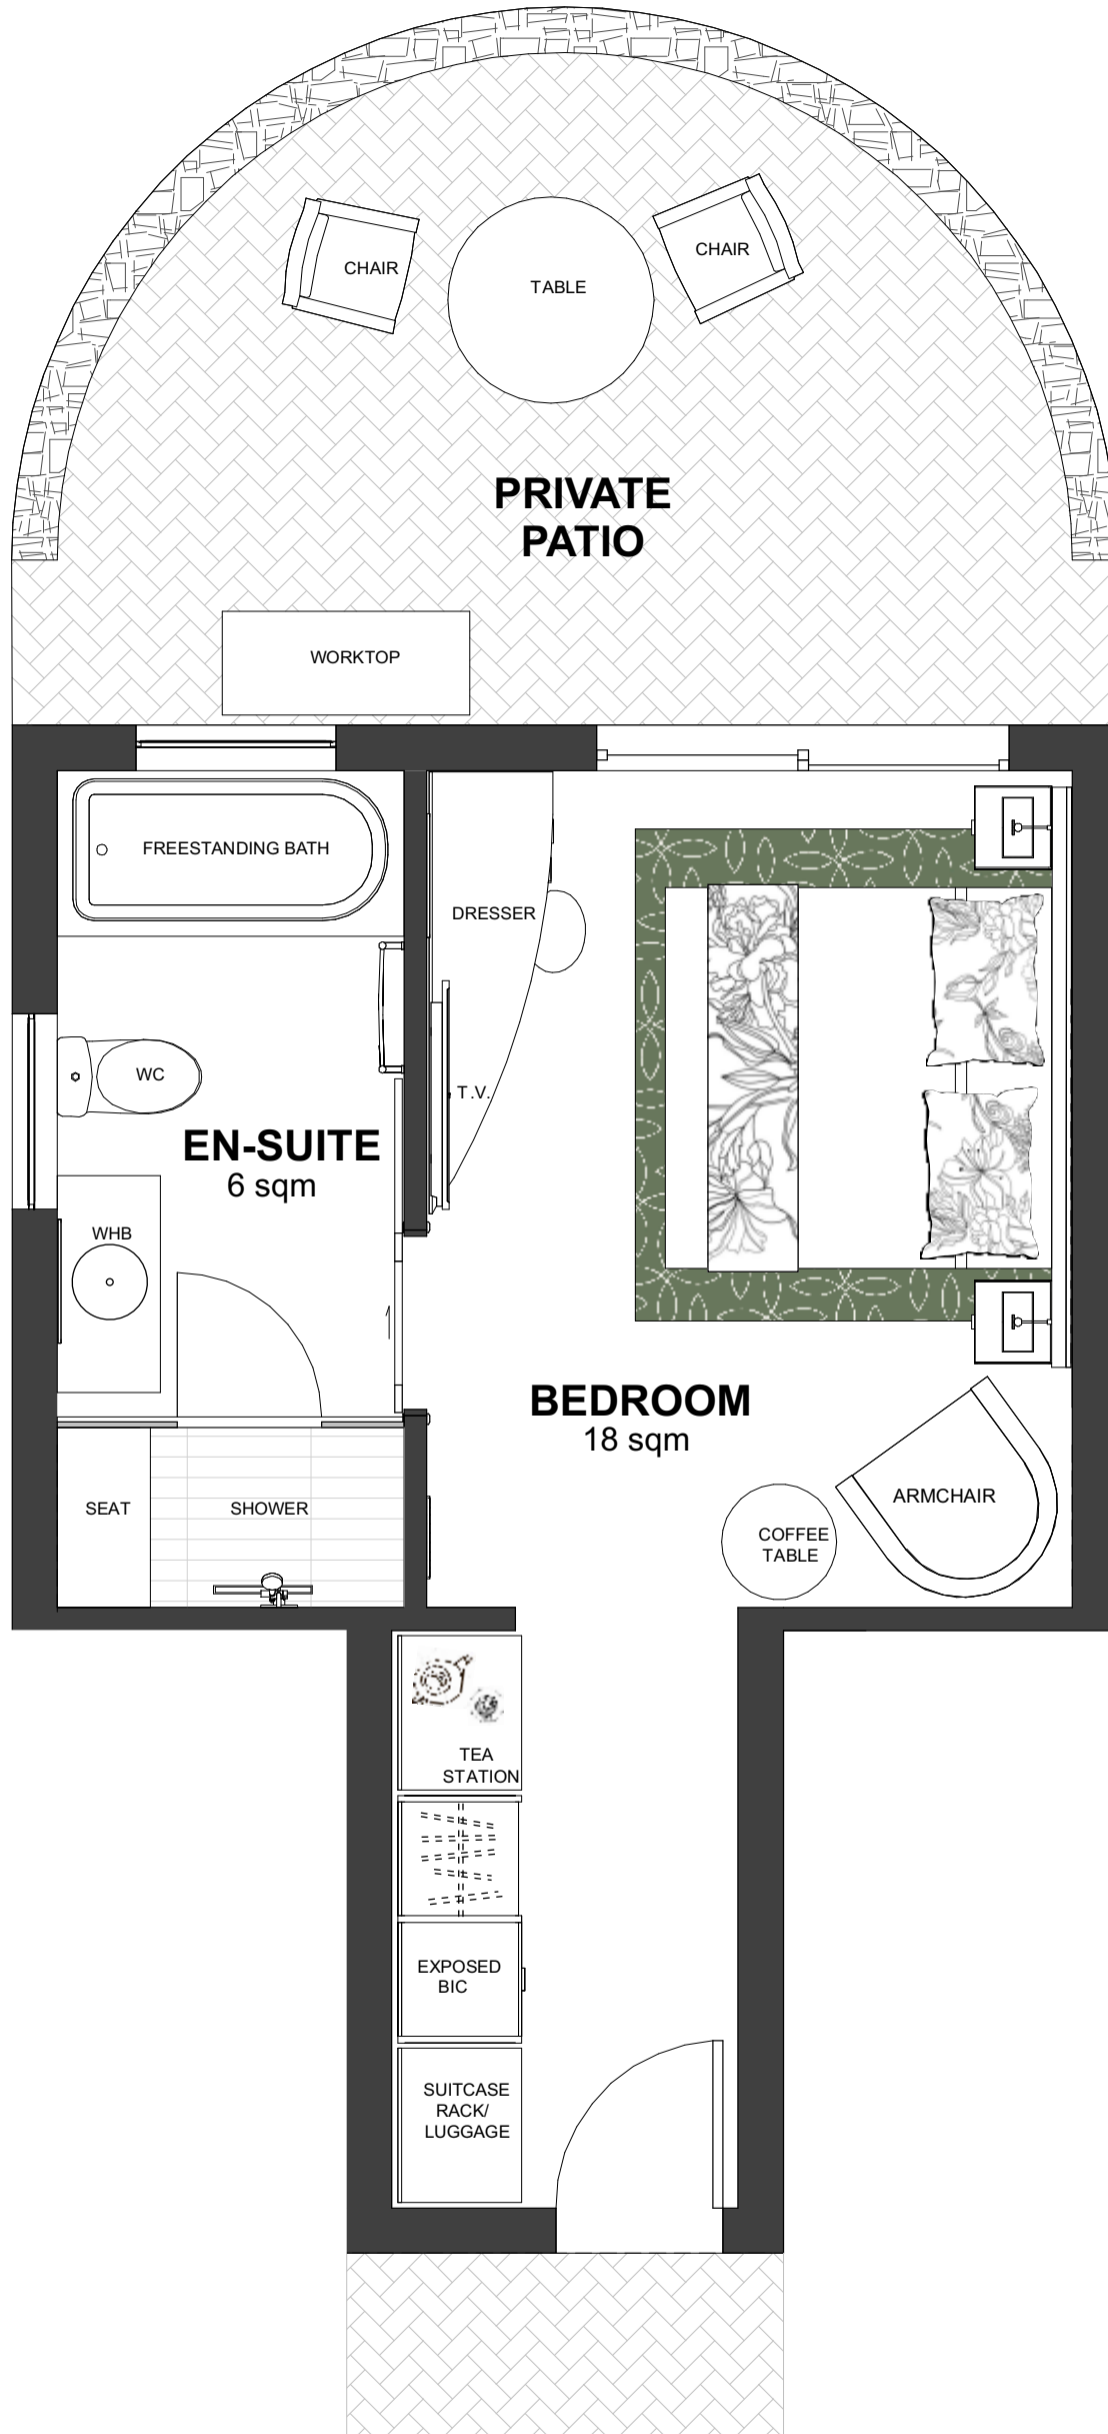

PAMARAH LODGE

ROOM 9

24m²

PAMARAH
Lodge