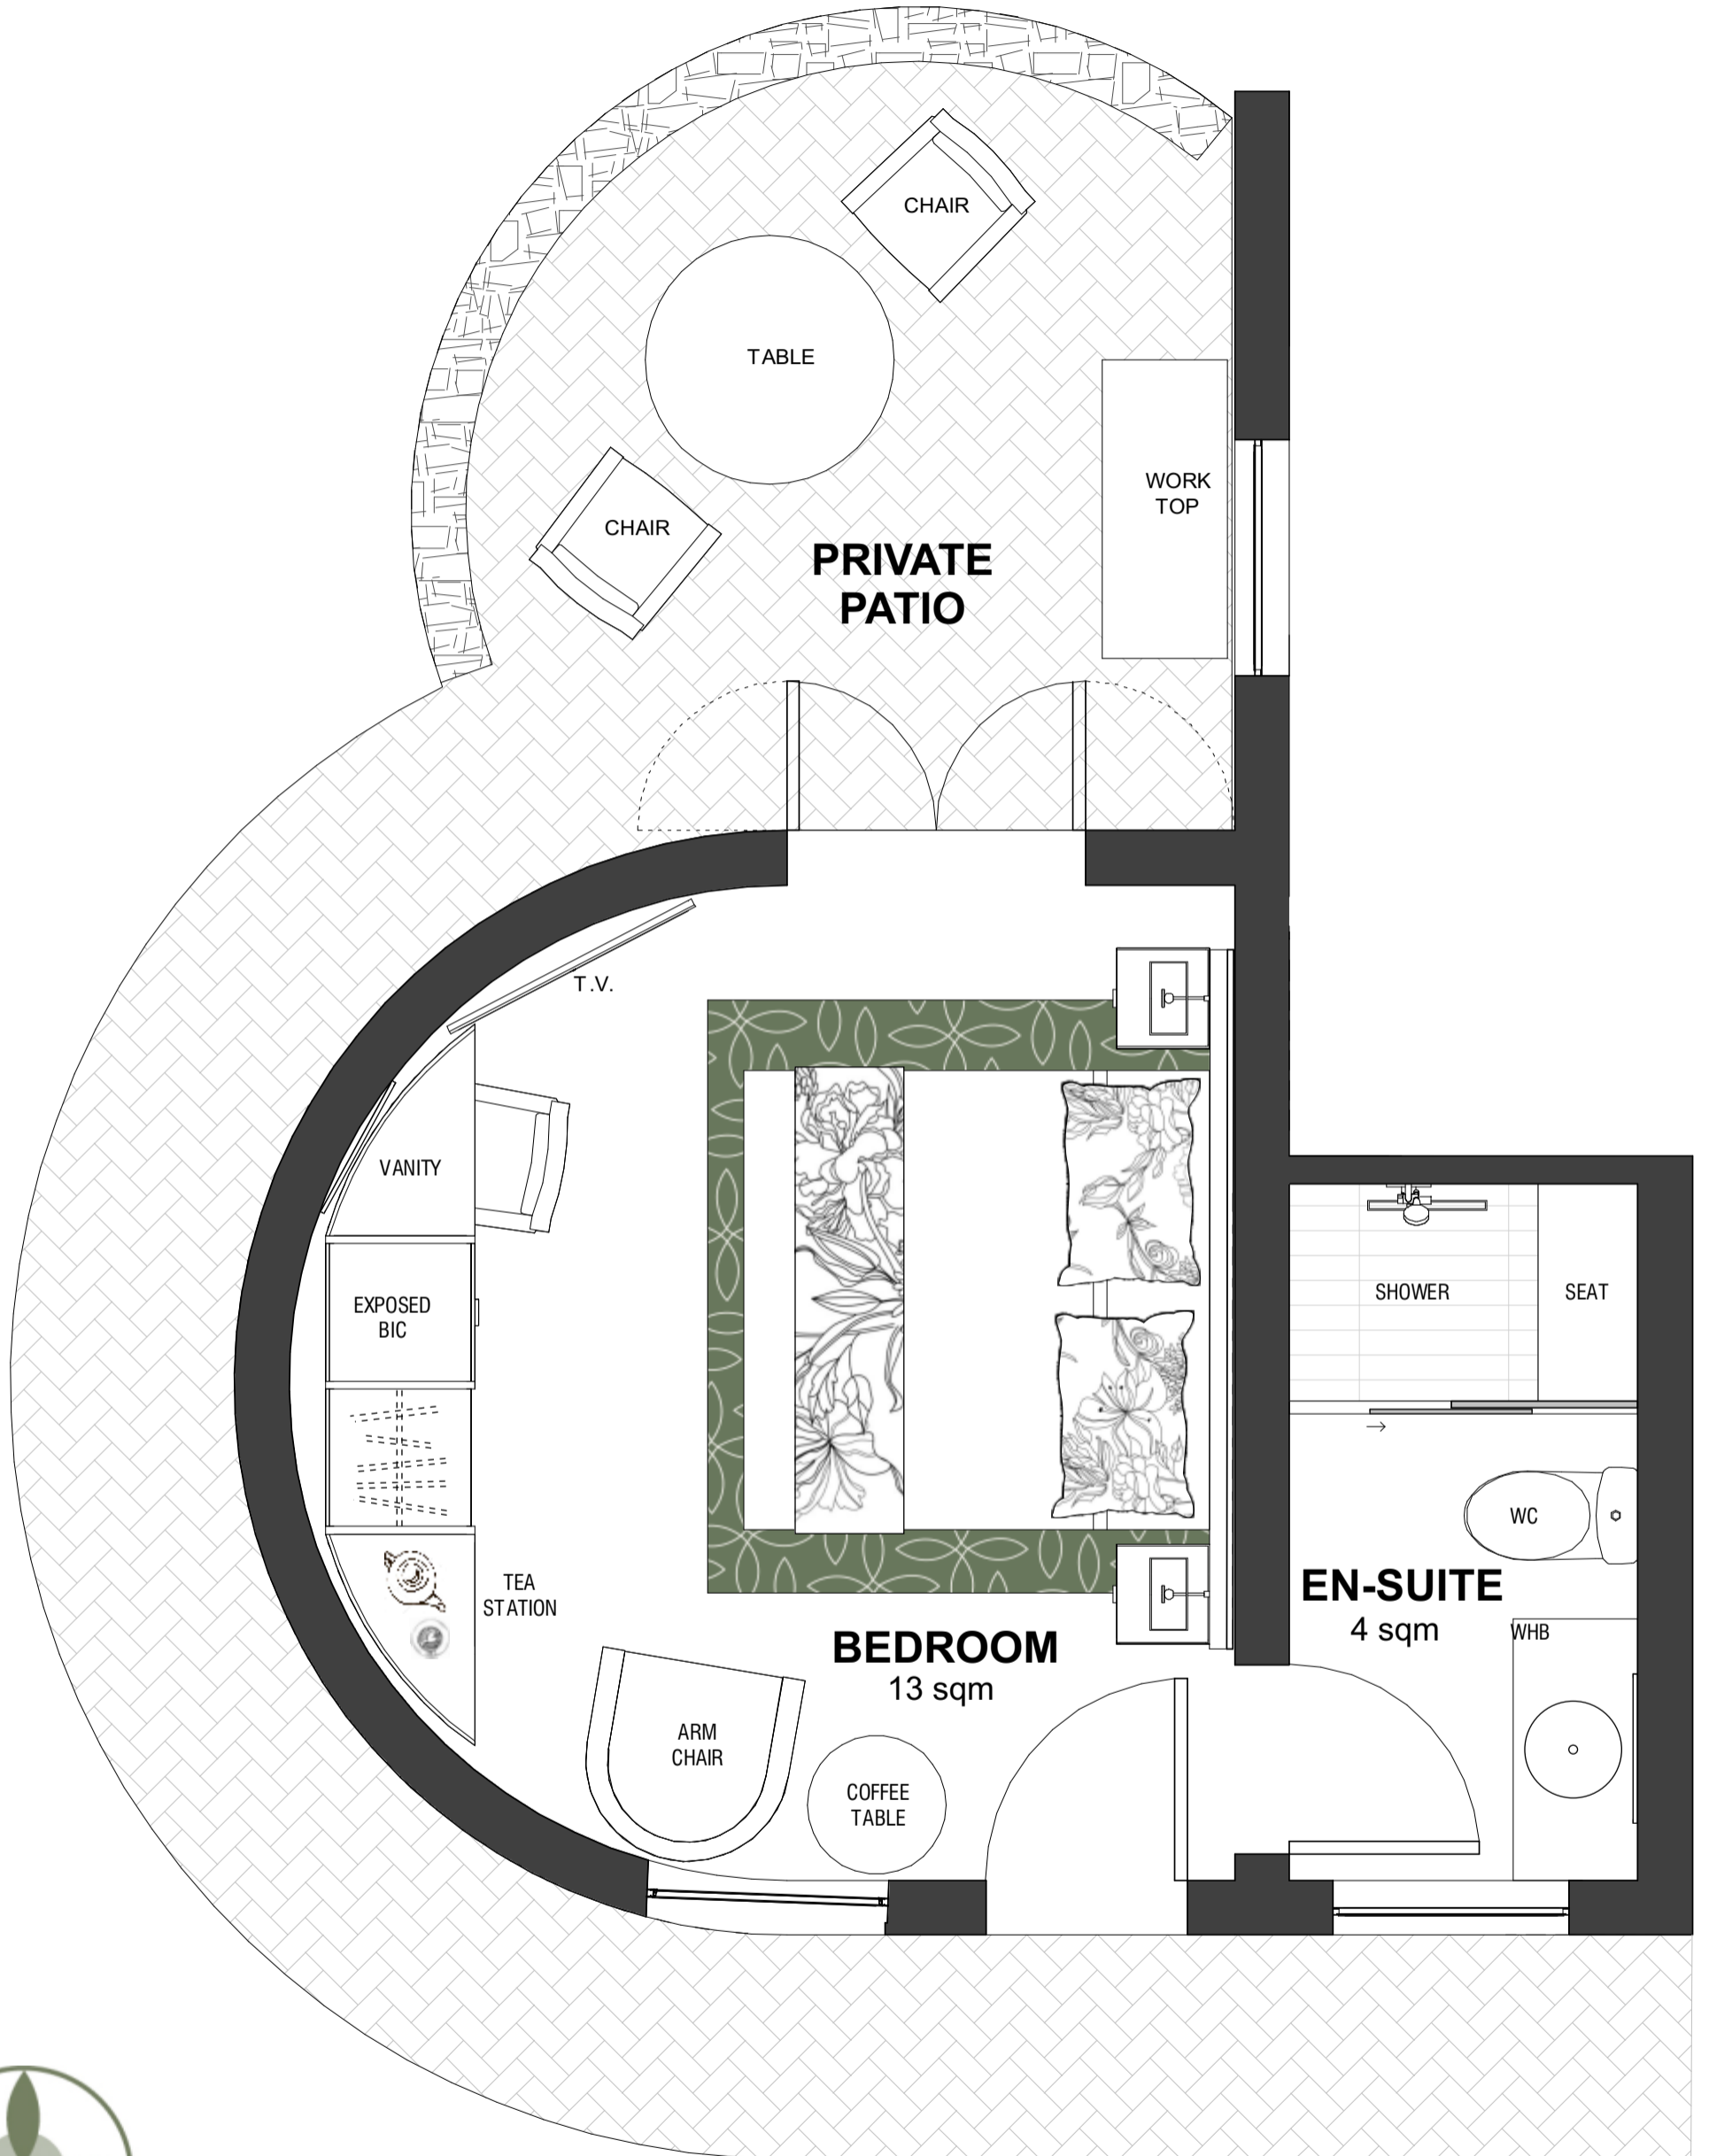

PAMARAH LODGE

ROOM 8

17m²

PAMARAH
Lodge