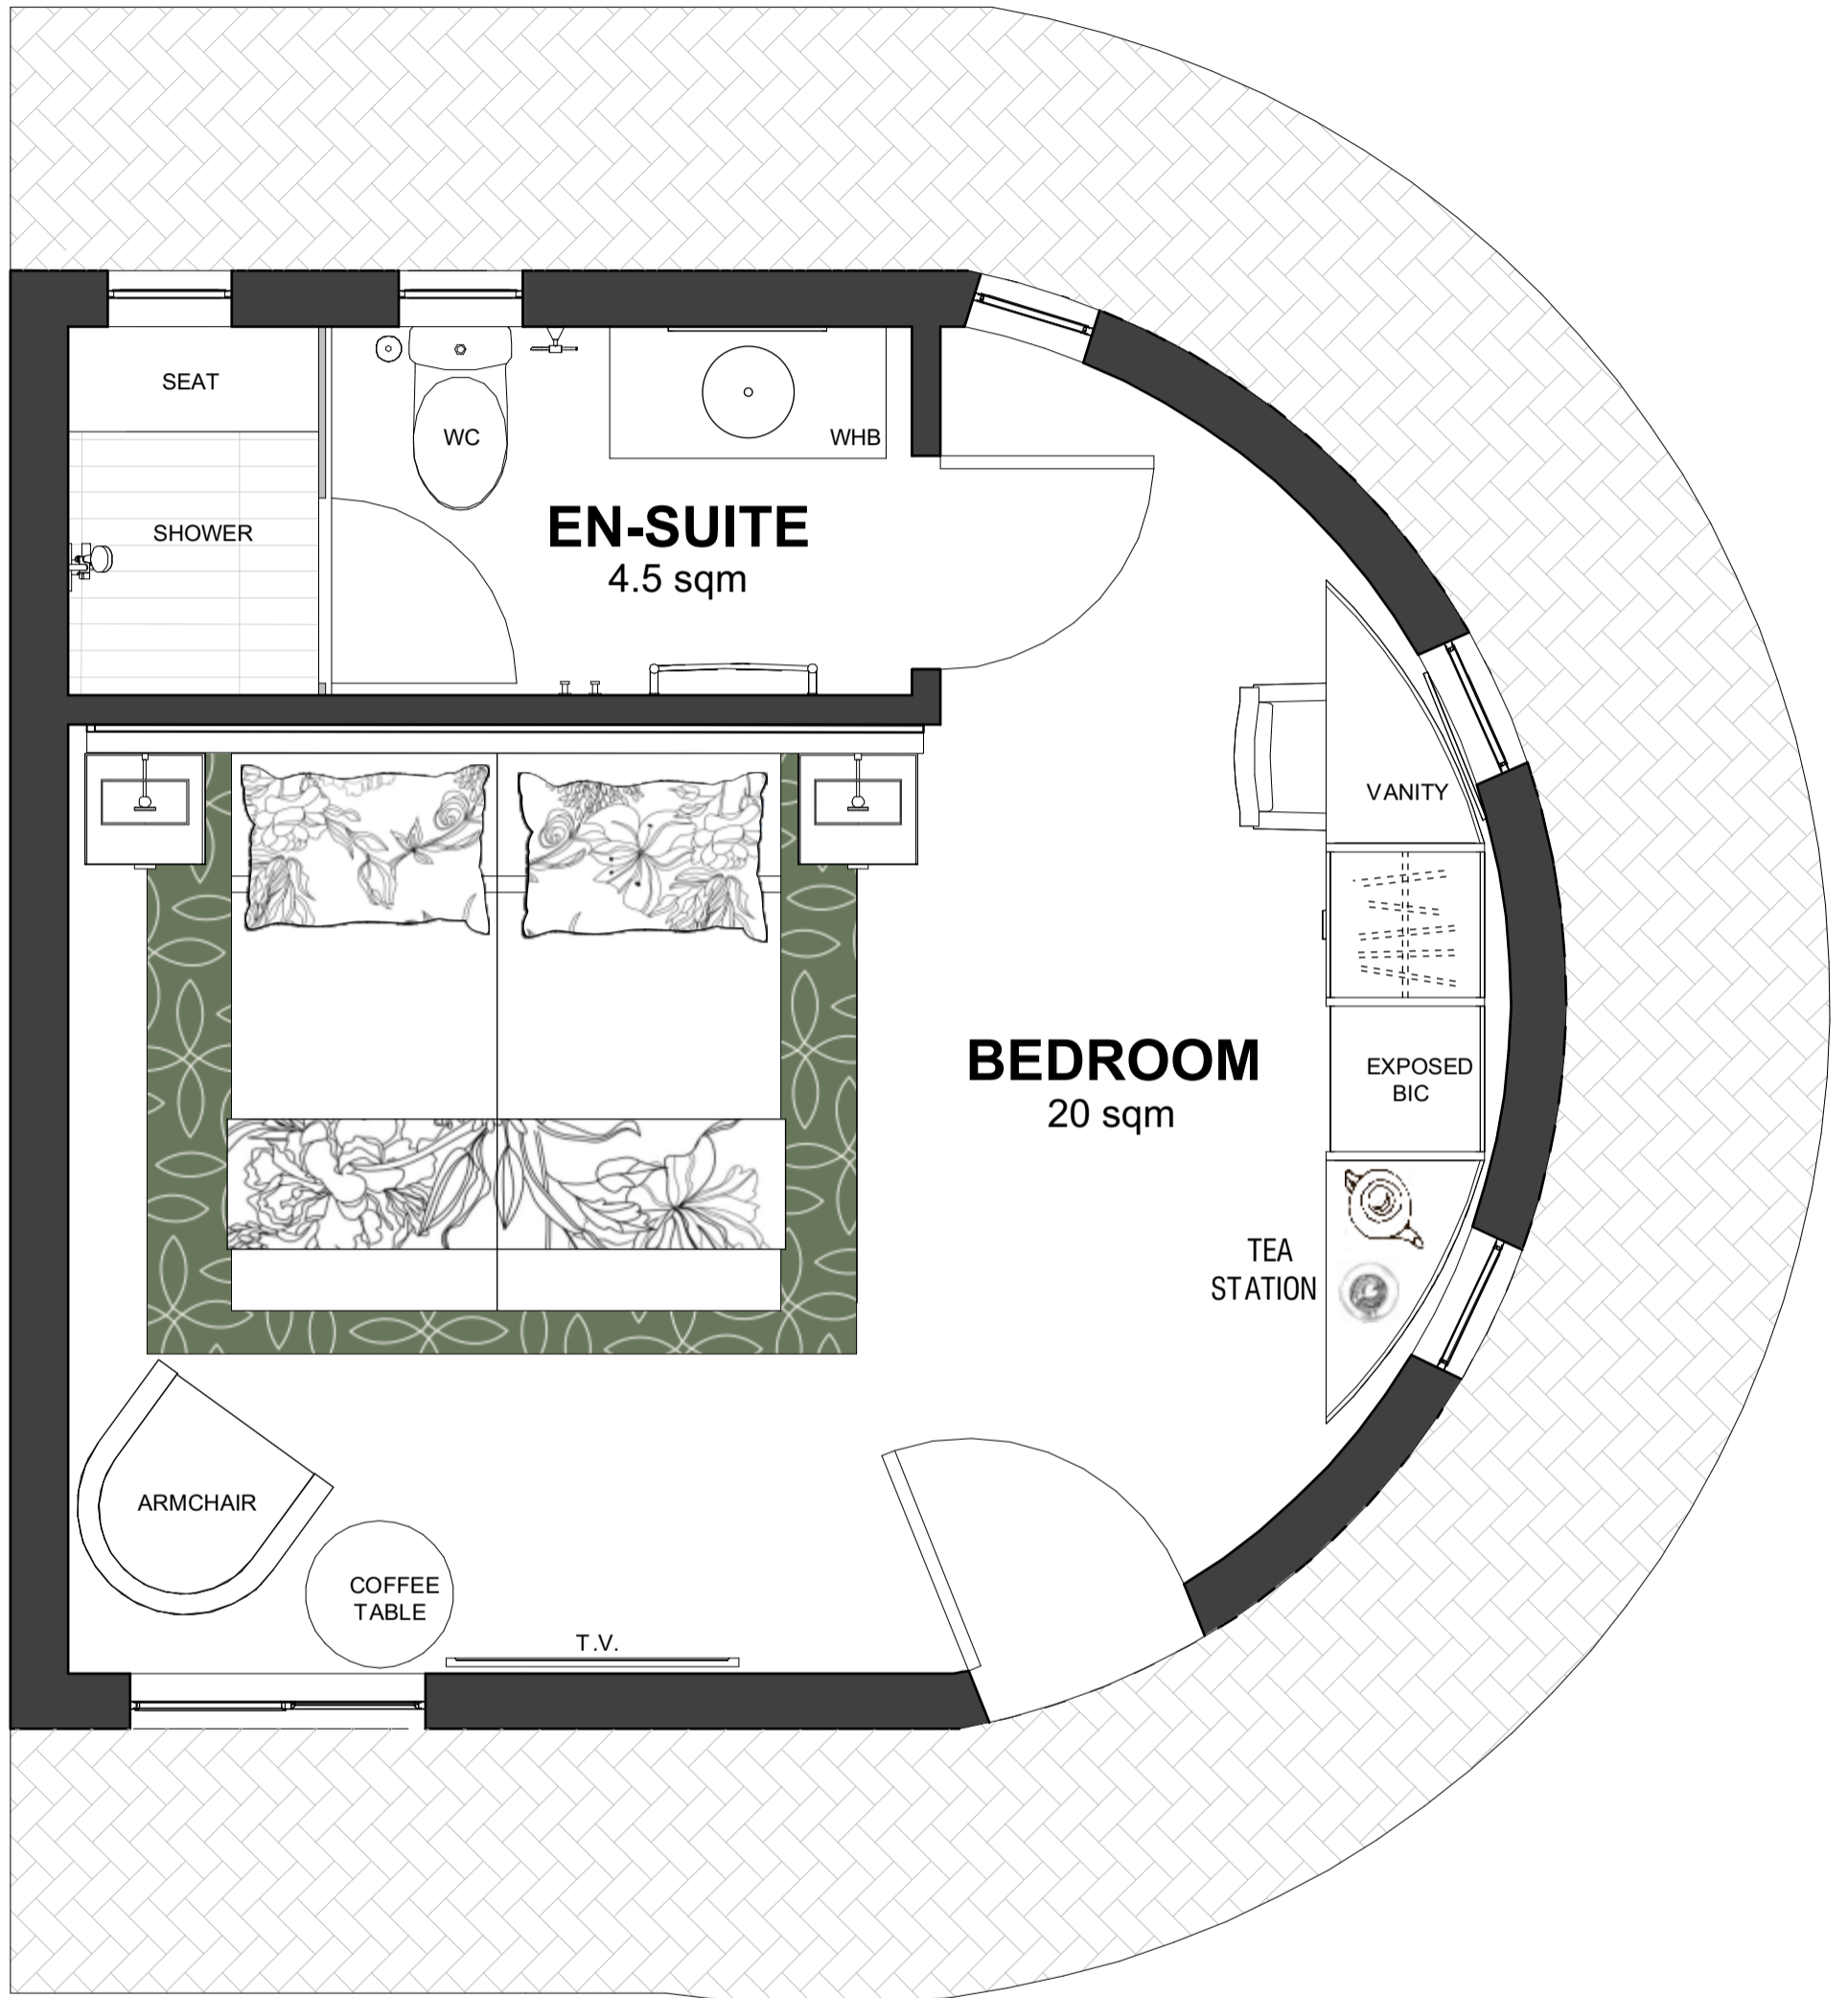

PAMARAH LODGE

ROOM 6

24.5m²

PAMARAH
Lodge