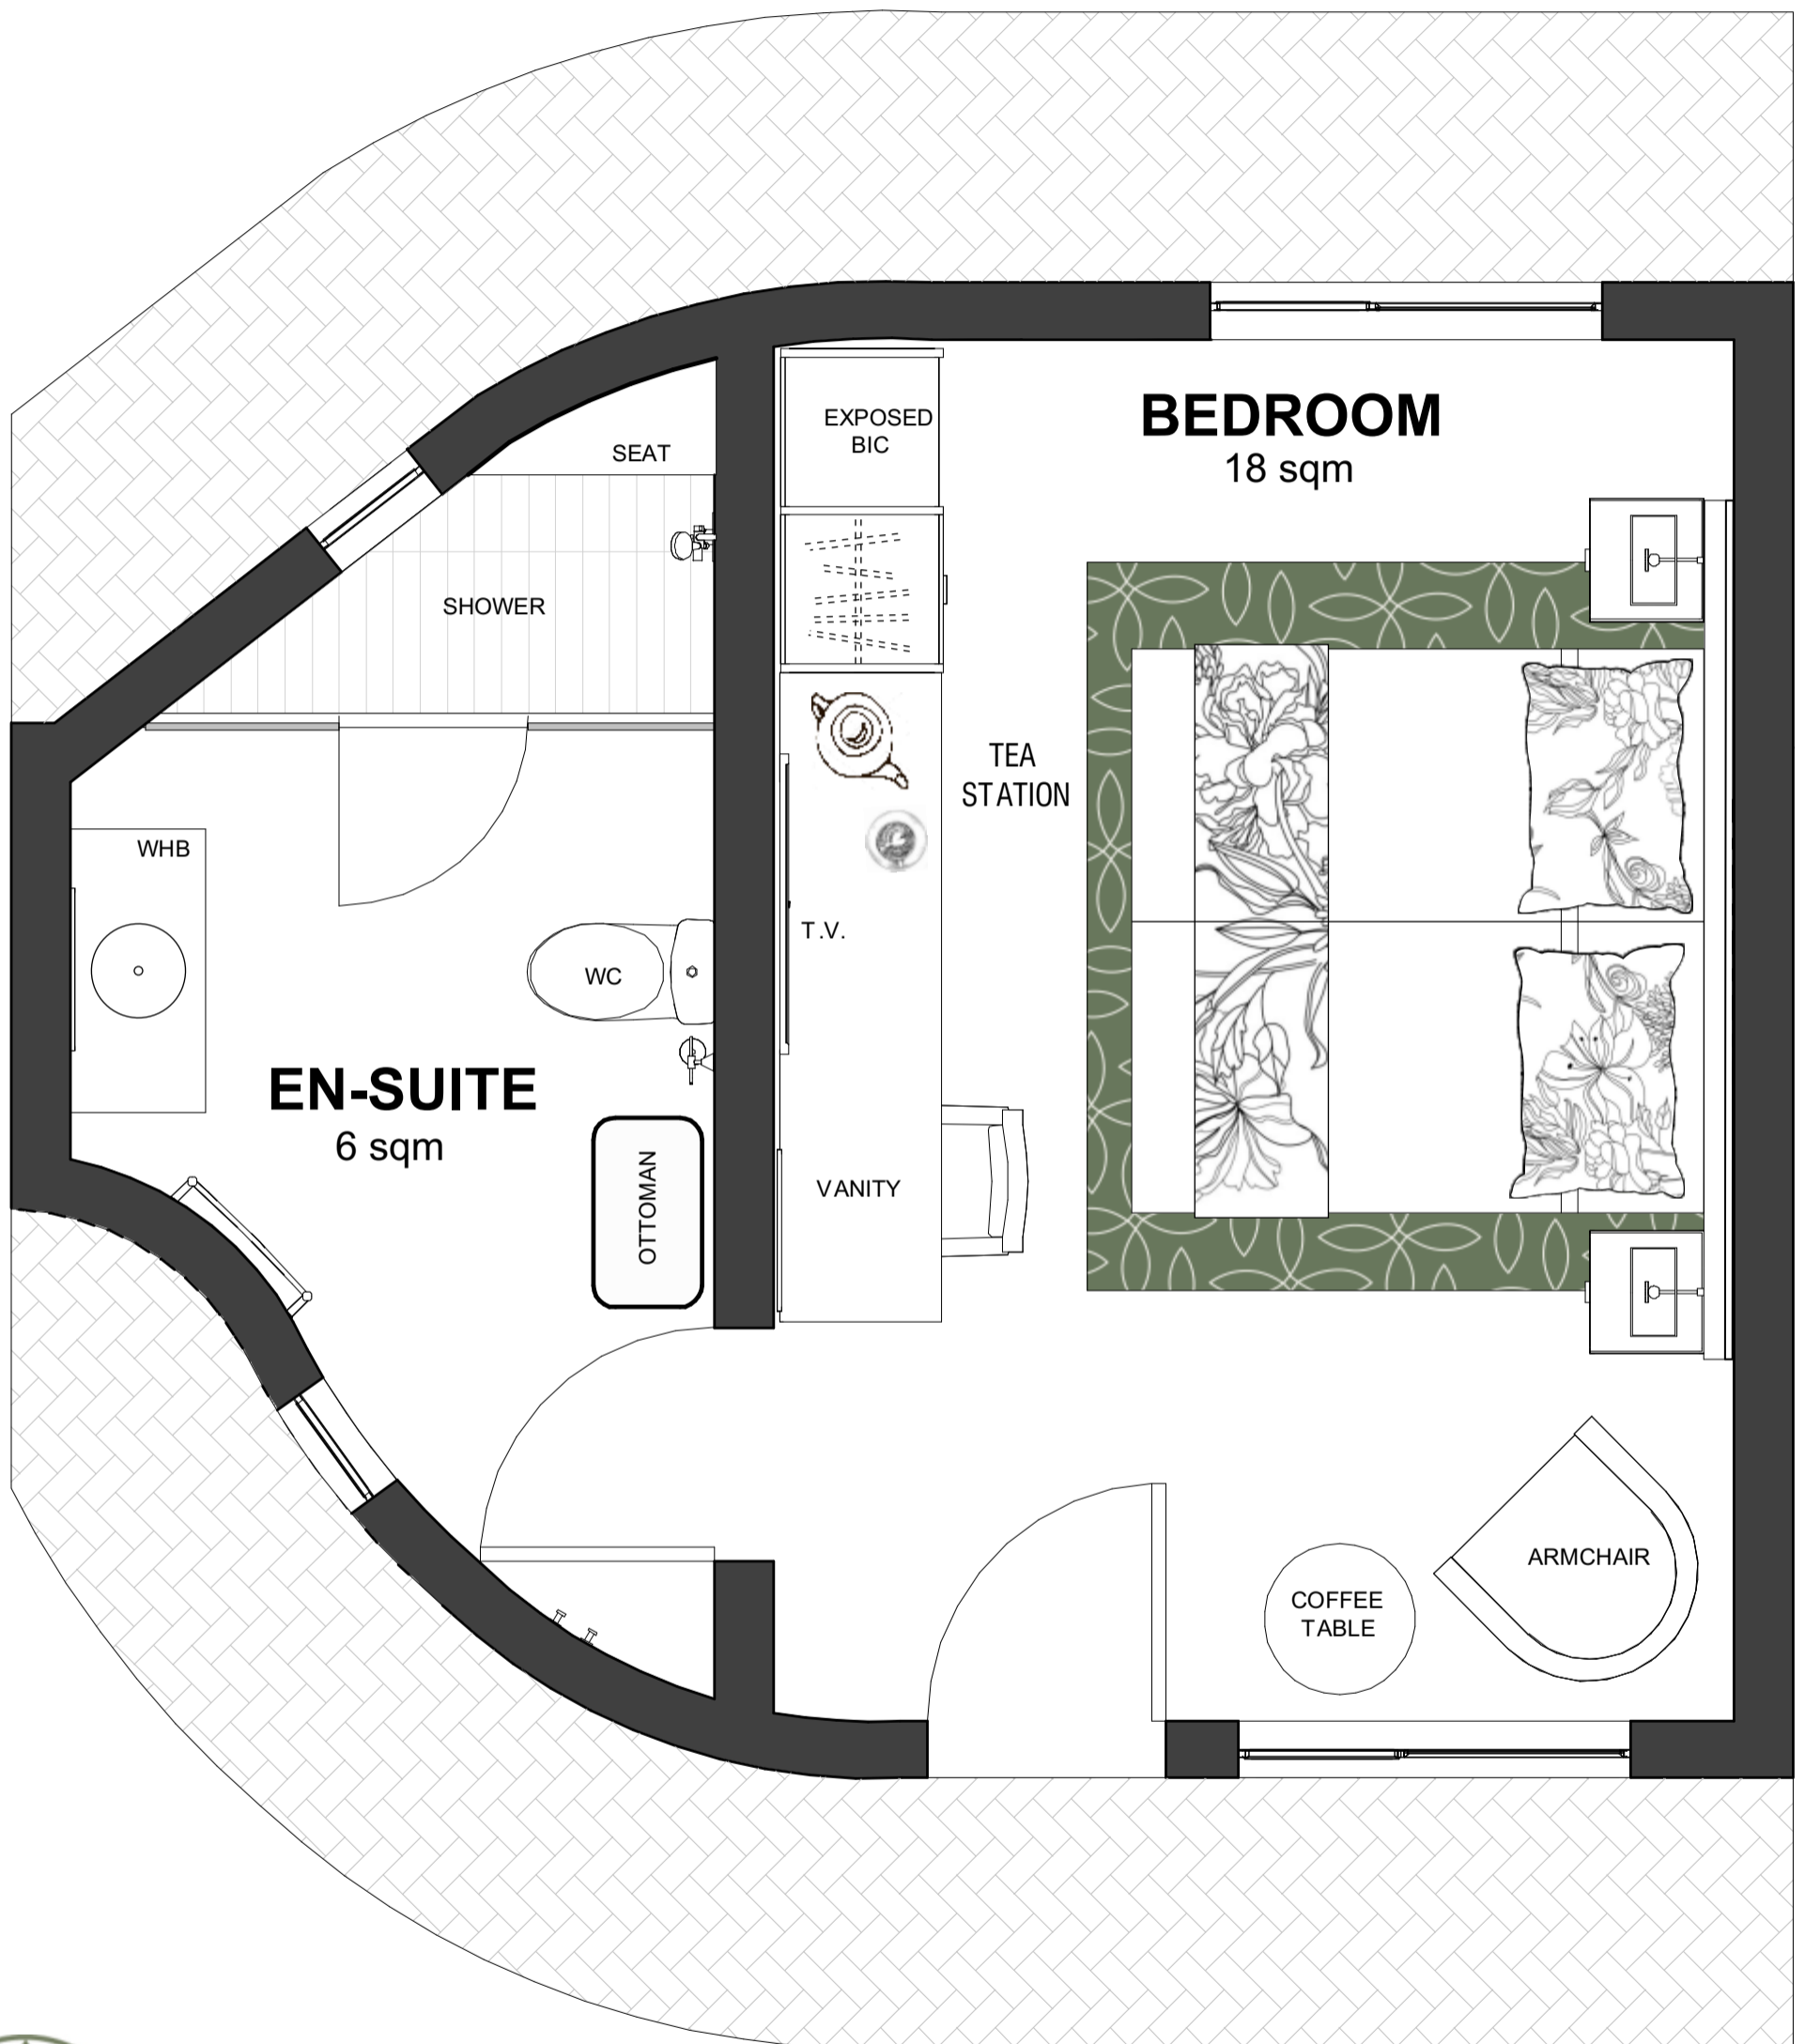

PAMARAH LODGE

ROOM 5

24m²

PAMARAH
Lodge