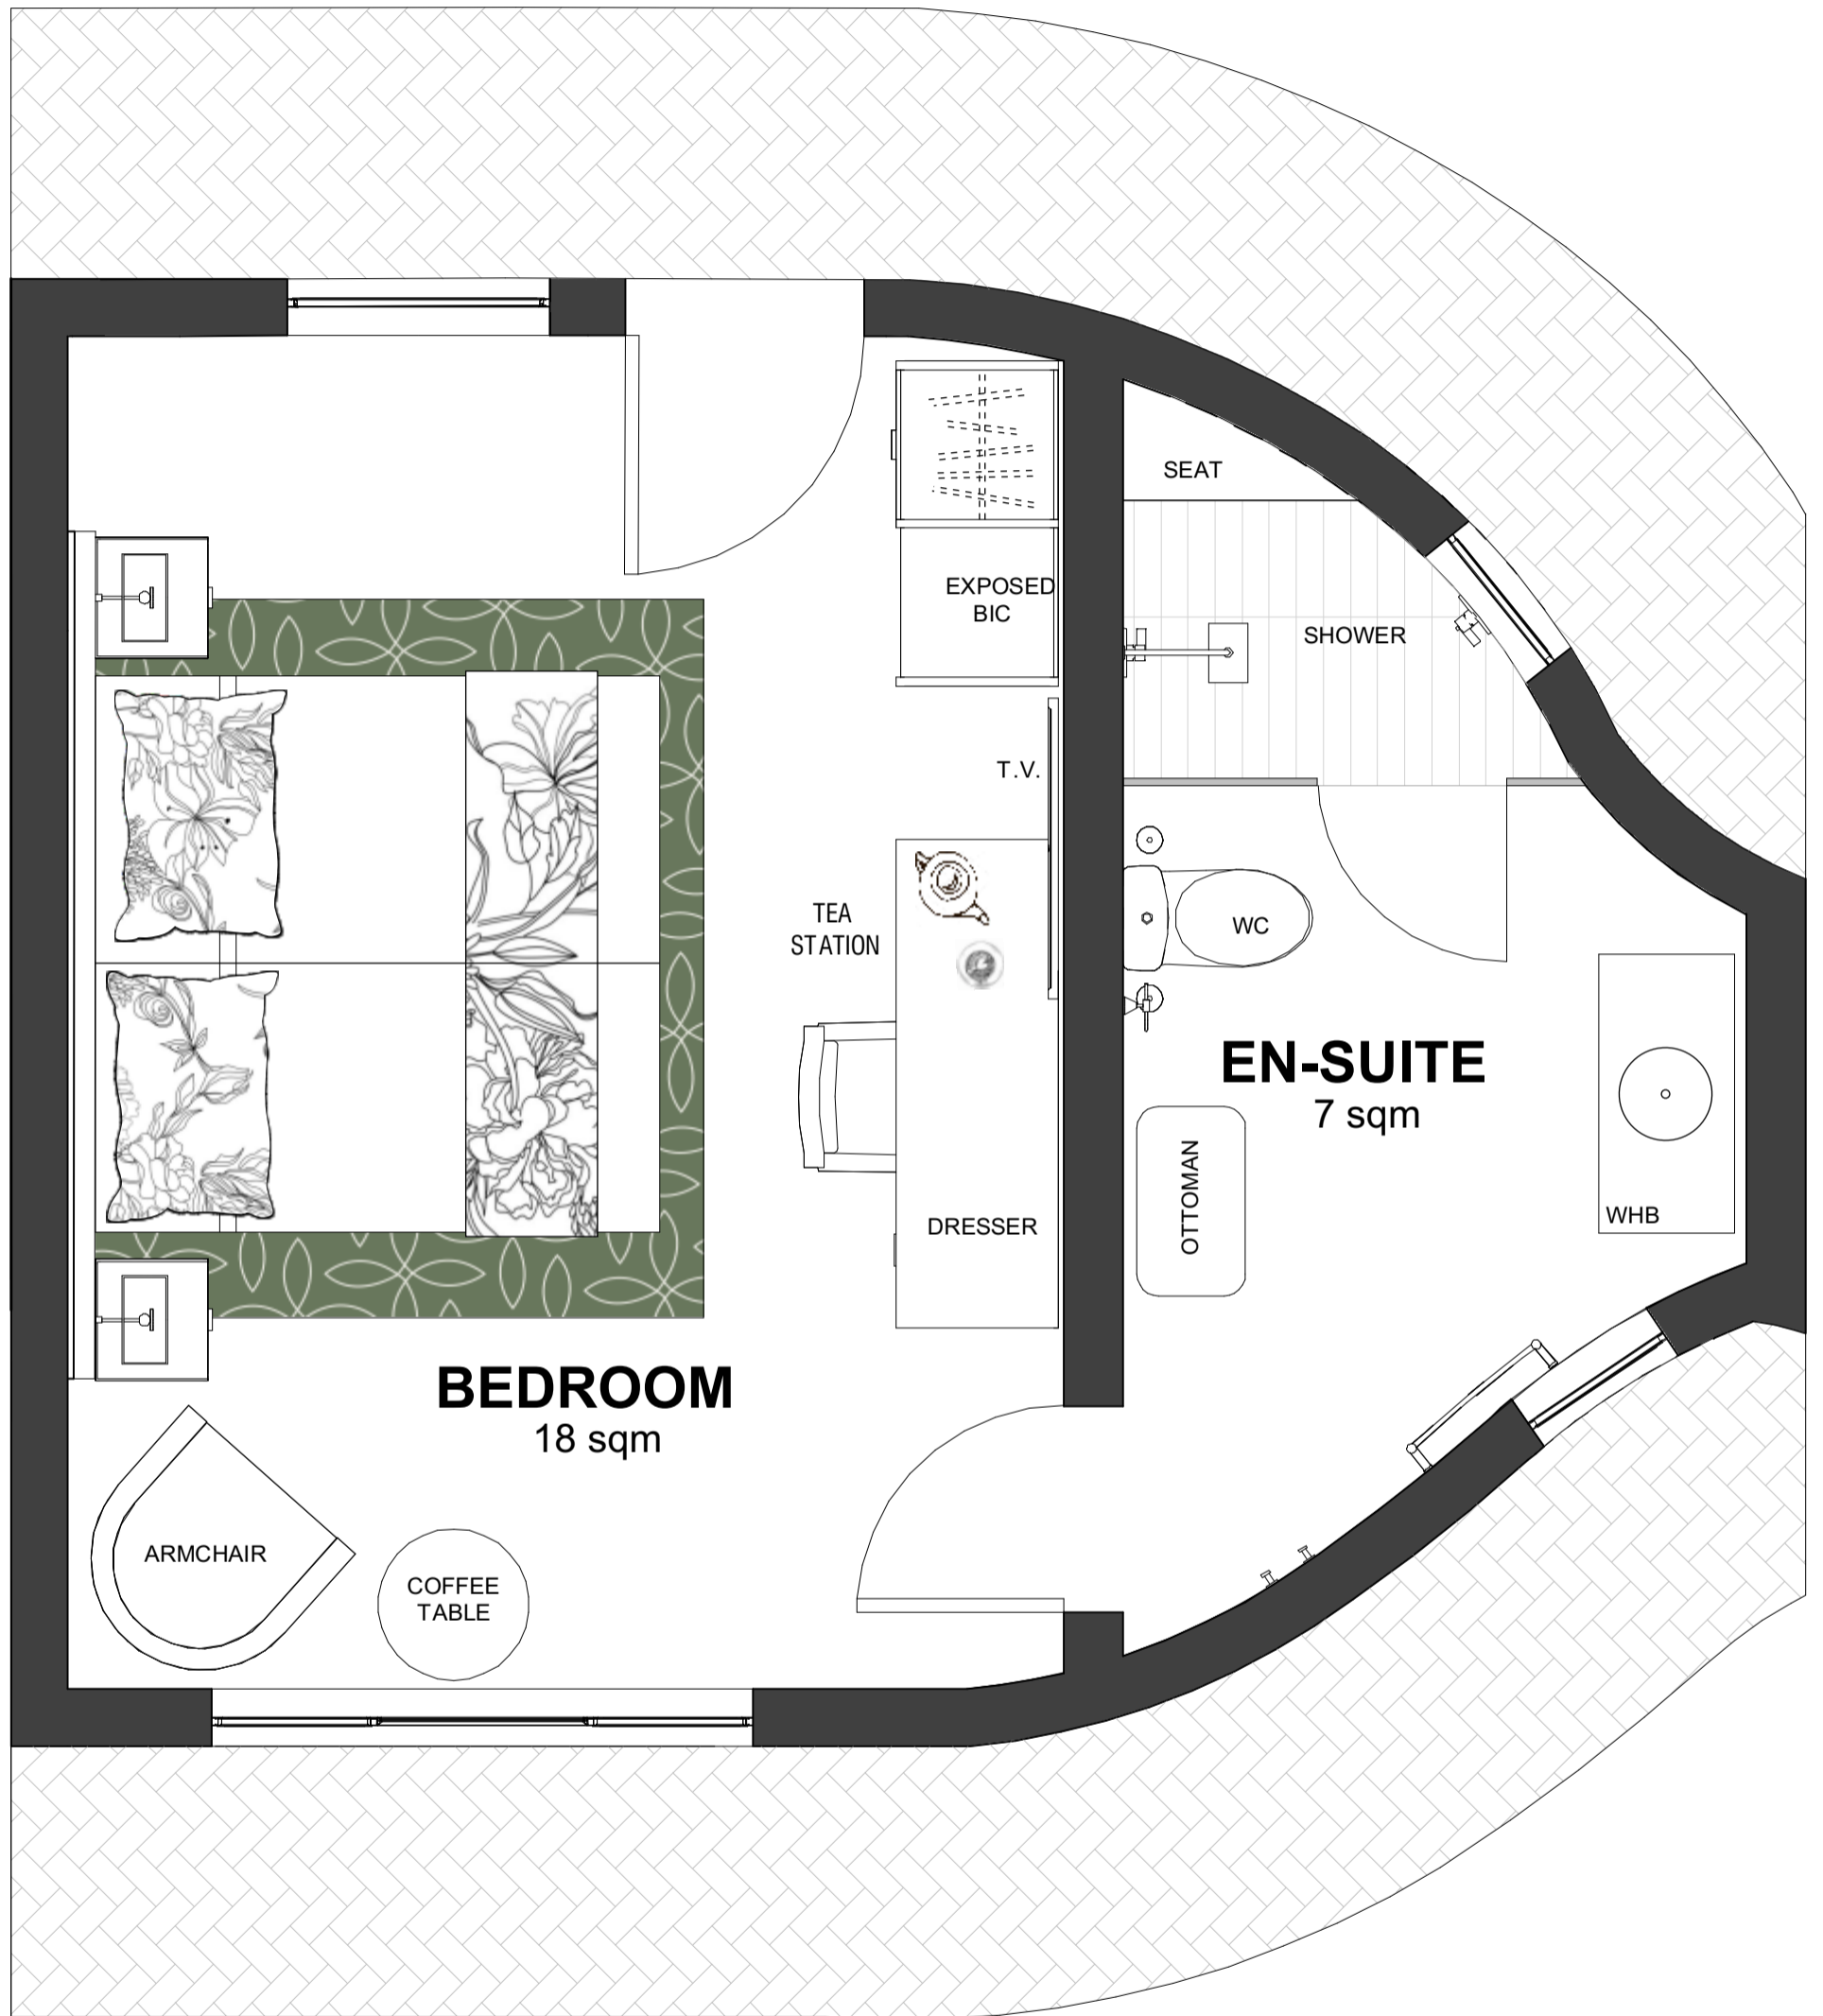

PAMARAH LODGE

ROOM 2

25m²

PAMARAH
Lodge