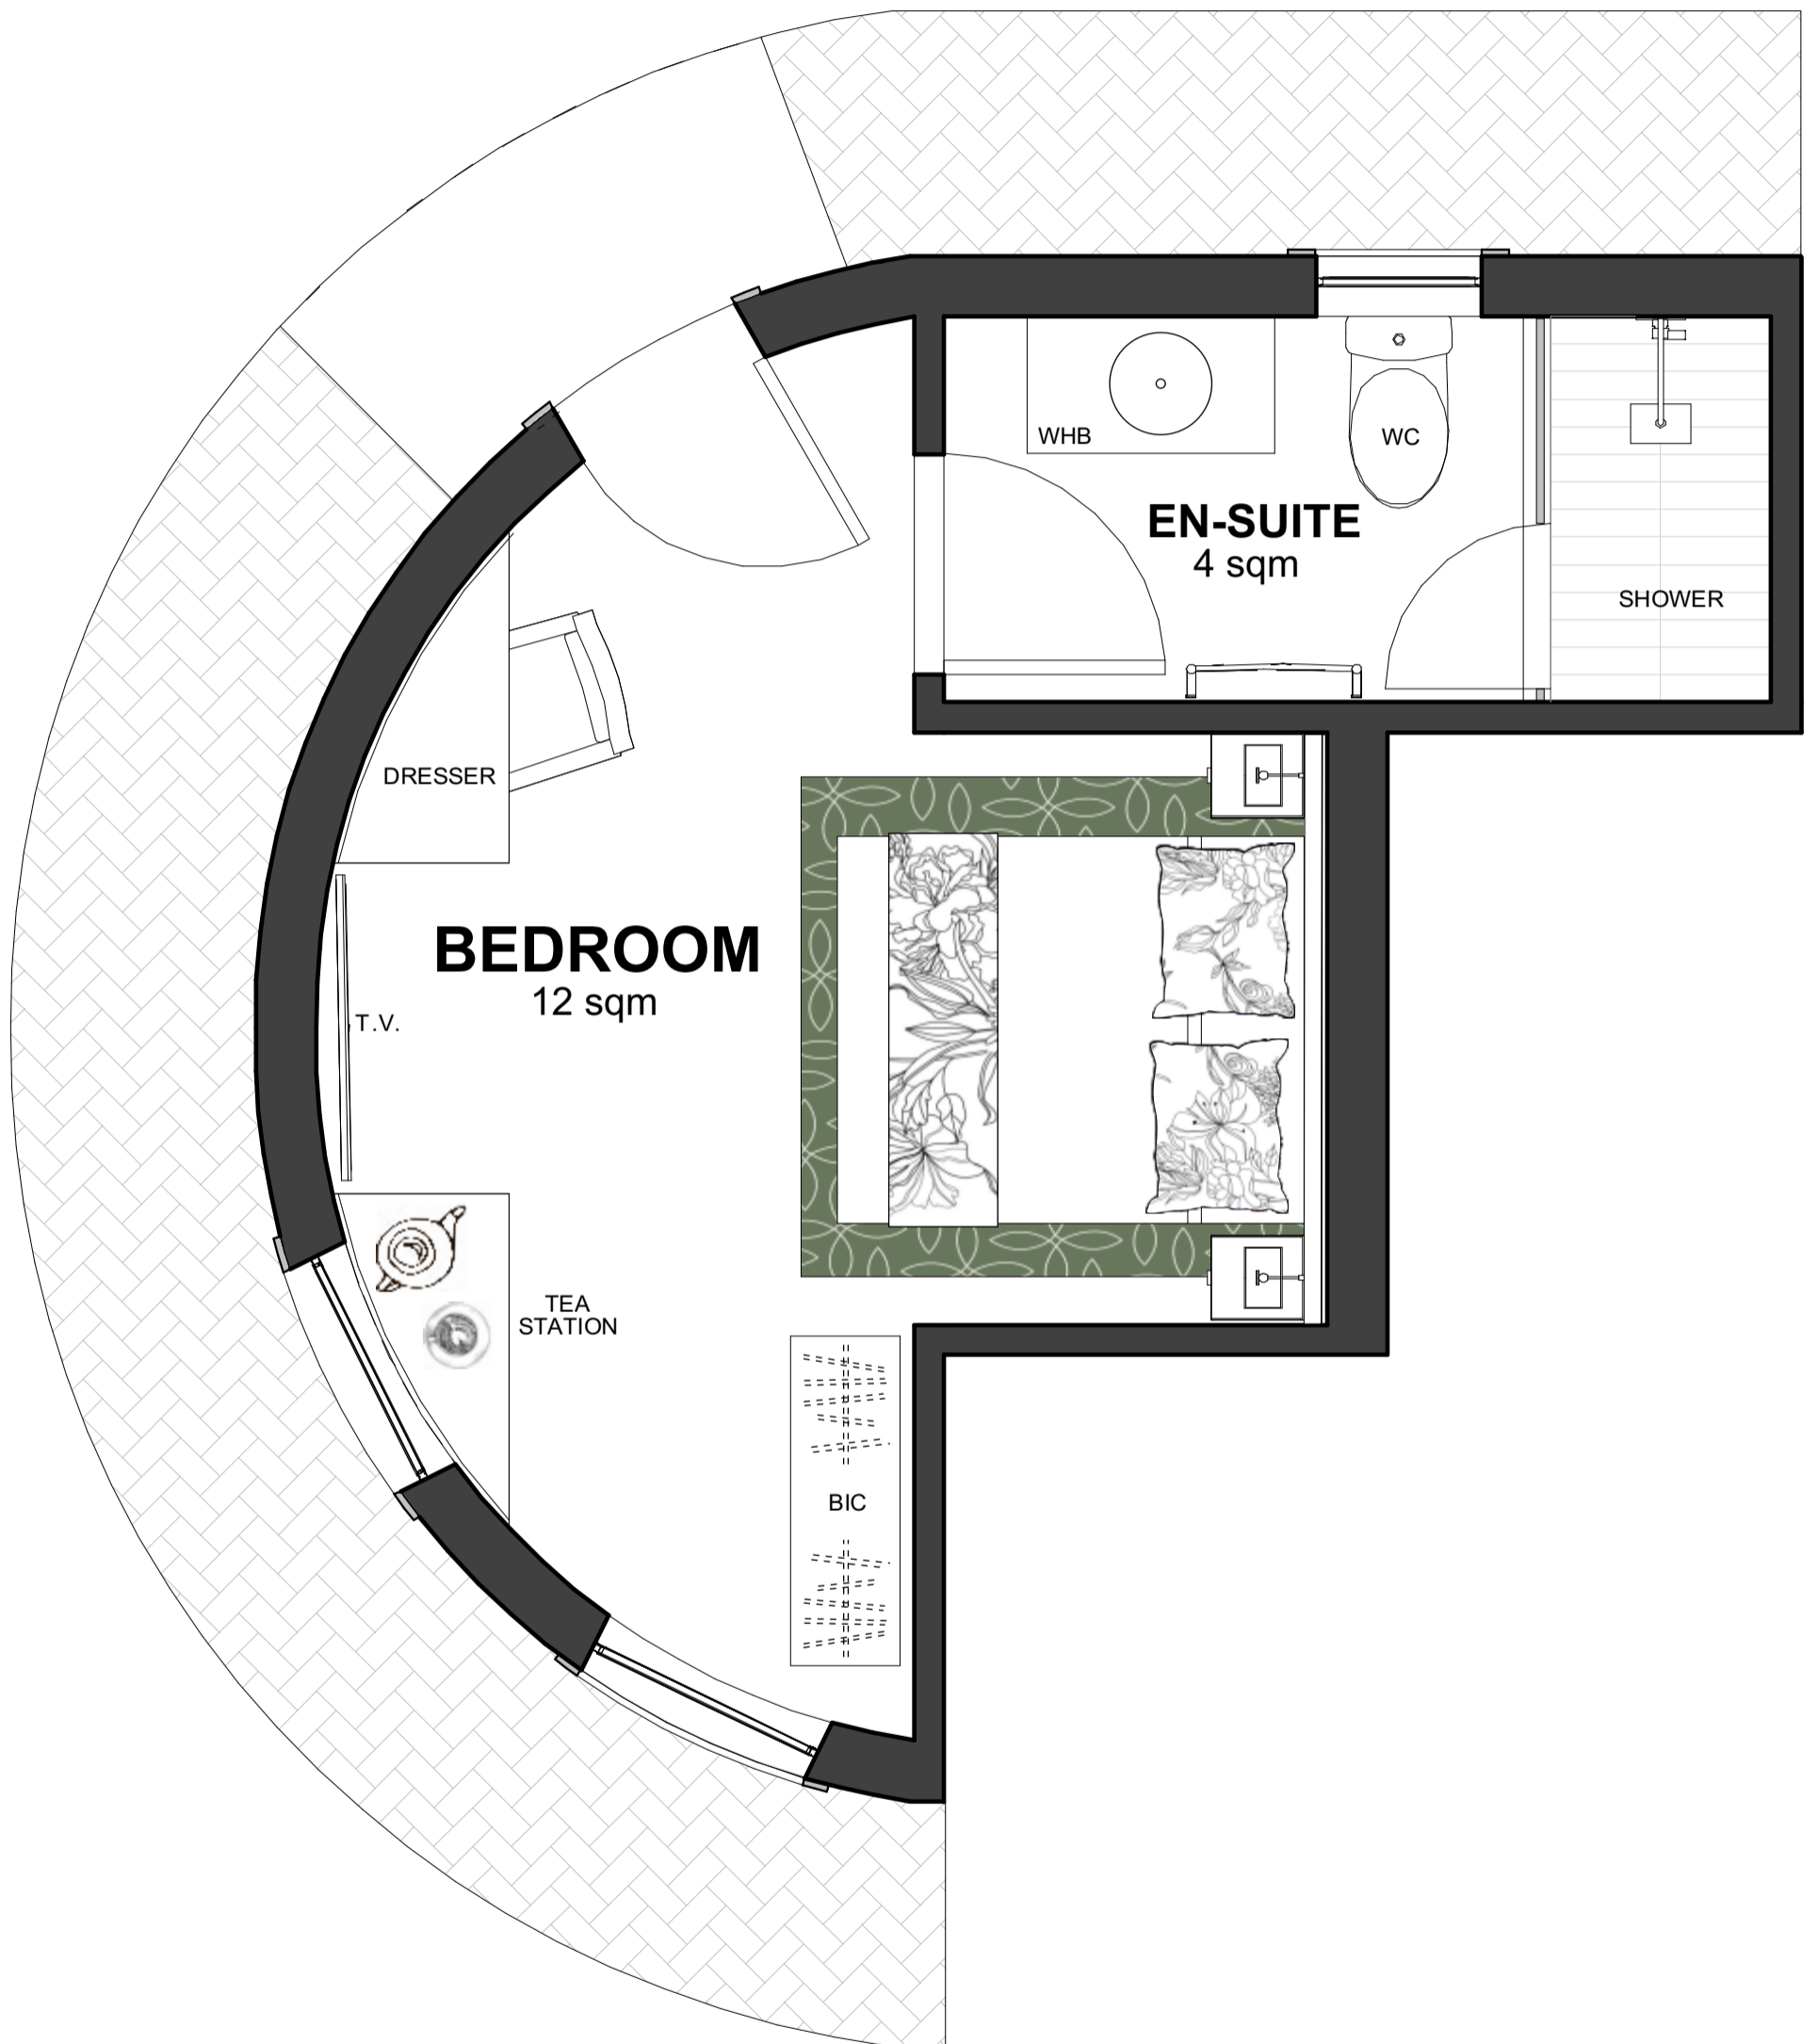

PAMARAH LODGE

ROOM 15

16m²

PAMARAH
Lodge