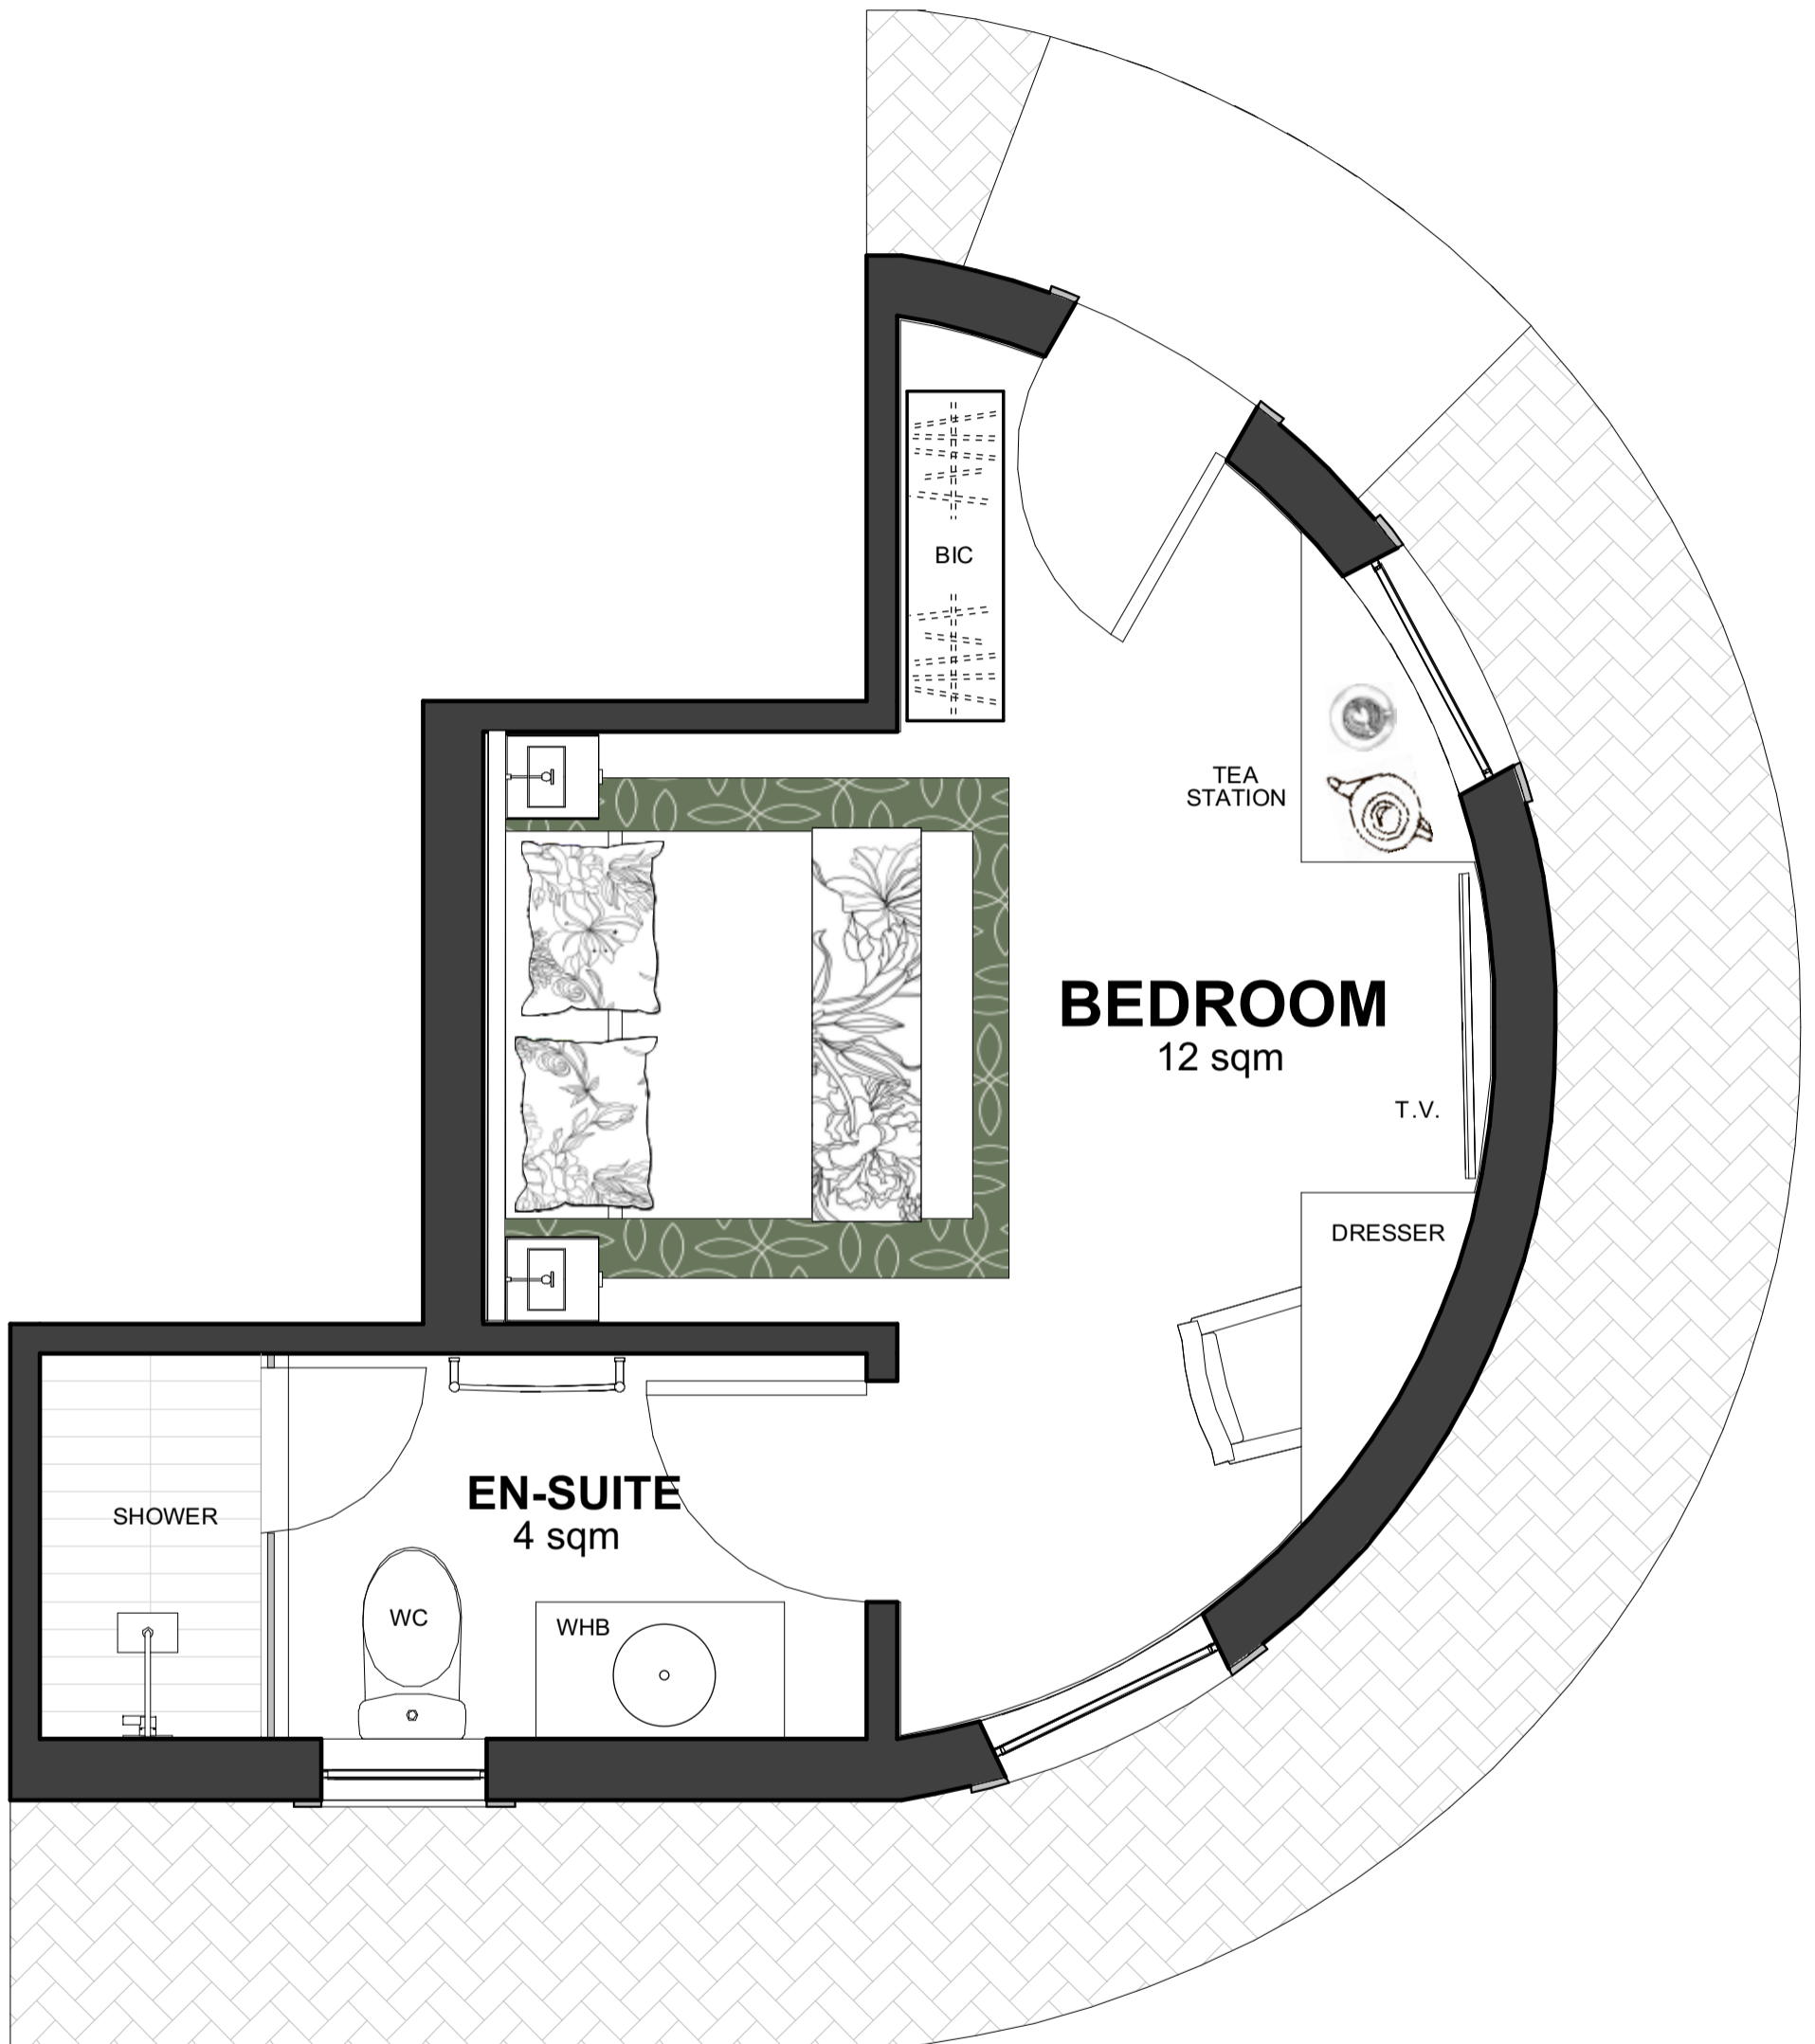

PAMARAH LODGE

ROOM 14

16m²

PAMARAH
Lodge