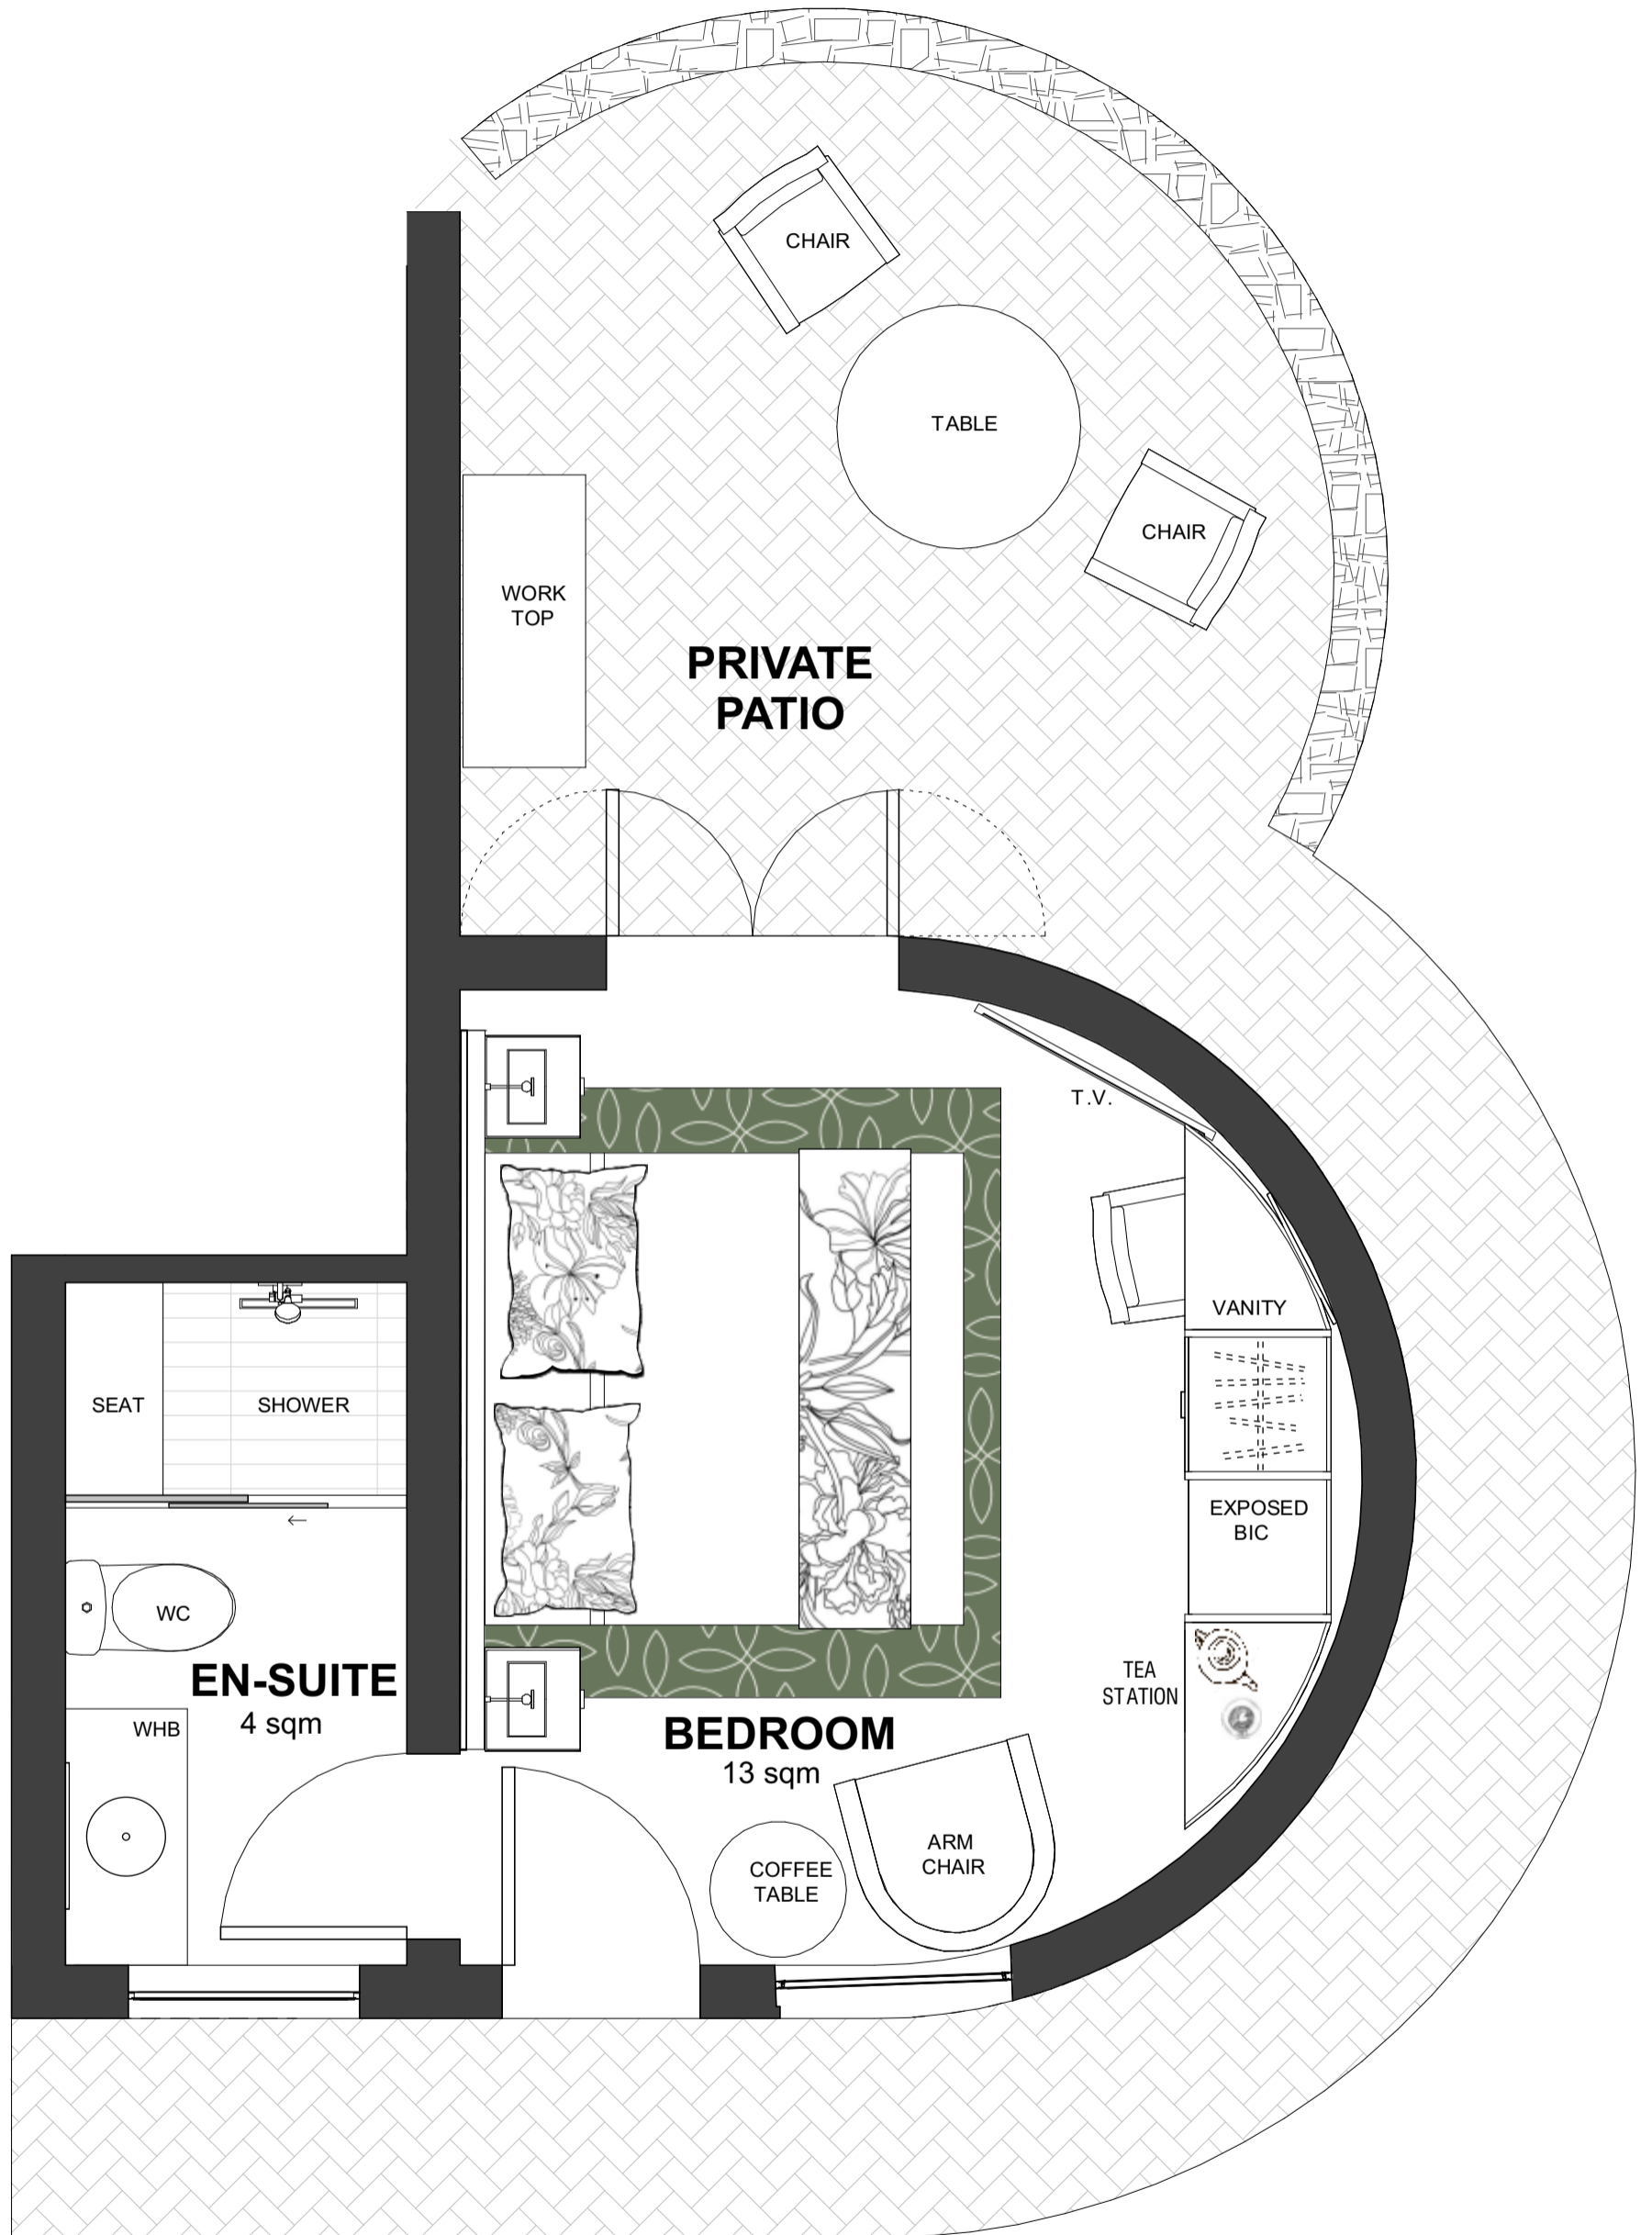

PAMARAH LODGE

ROOM 10

17m²

PAMARAH
Lodge